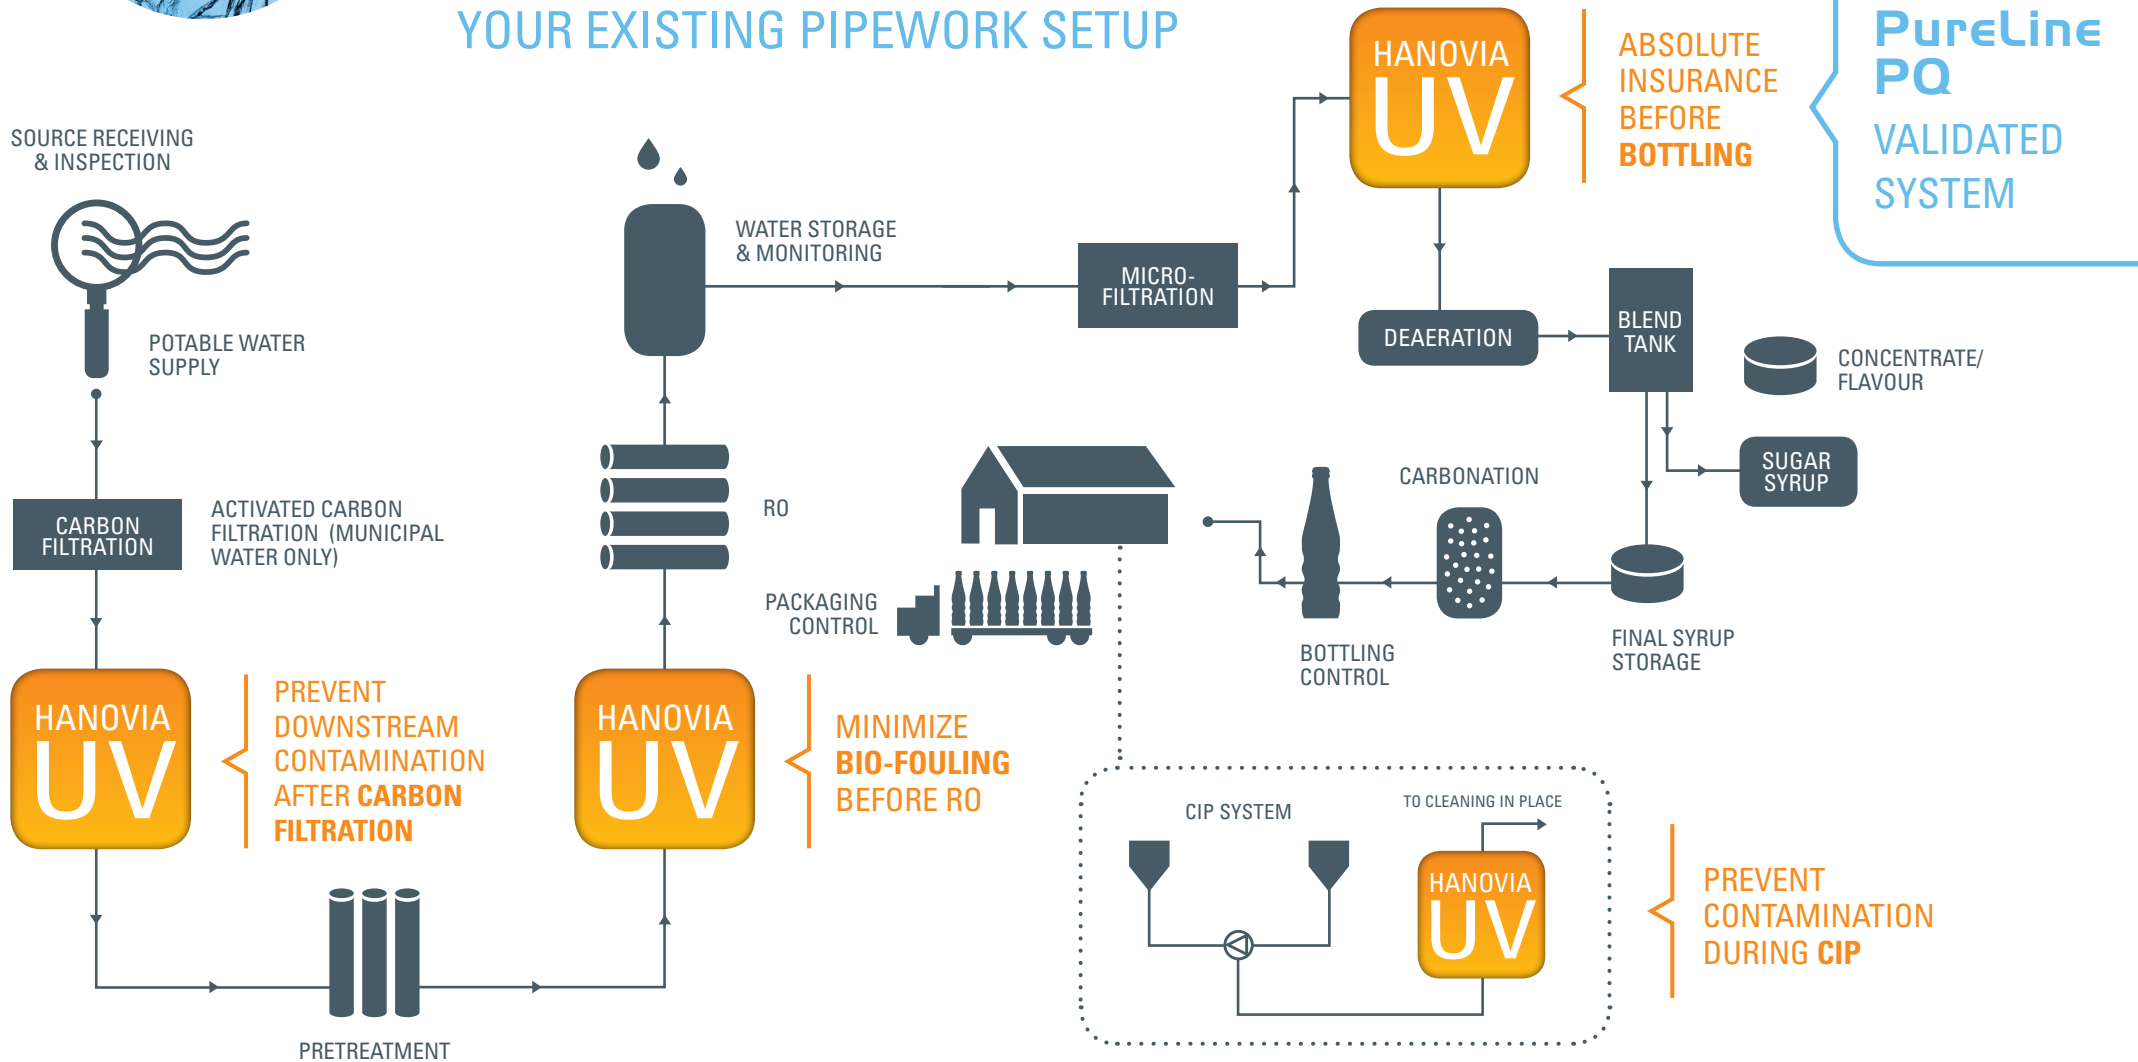

CARBONATED SOFT DRINKS PROCESS

THE **UV CHAMBER** IS DESIGNED TO FIT INTO YOUR EXISTING PIPEWORK SETUP

PureLine PQ
VALIDATED SYSTEM